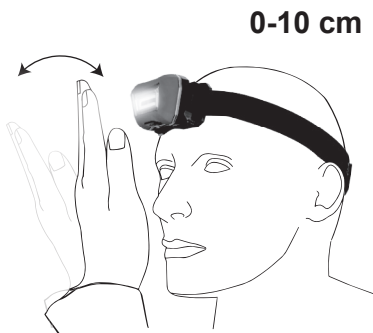

NERIOX

561465.0100

1

2

3 SENSOR