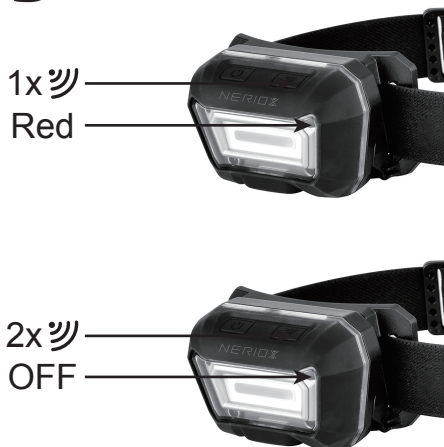

NERIOX

561465.0100

1

2

3 SENSOR

NERIOX

561465.0100

LED

Light Output

CCT

Run Time

Size

Water Resistant

Impact Resistant

Rechargeable

Micro-USB