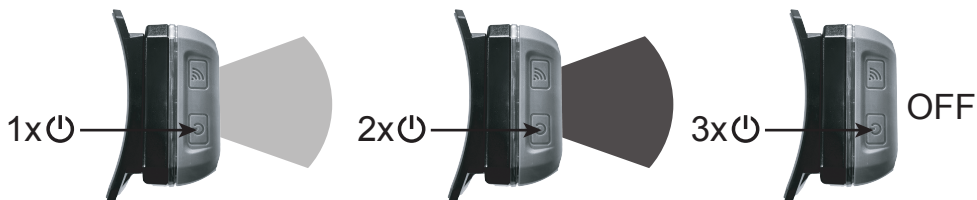

NERIOX

561465.0100

1

2

3 SENSOR

NERIOX

561465.0100

LED

Light Output

CCT

Run Time

Size

Water Resistant

Impact Resistant

Rechargeable

Micro-USB