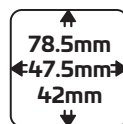

Light Output

CCT

Run Time

Size

Water Resistant

Impact Resistant

Rechargeable

Micro-USB