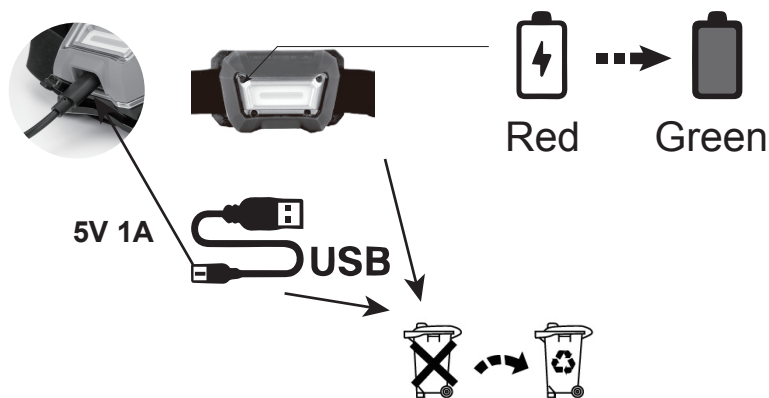

NERIOX

561465.0100

1

2

3 SENSOR

NERIOX

561465.0100

LED

Light Output

CCT

Run Time

Size

Water Resistant

Impact Resistant

Rechargeable

Micro-USB