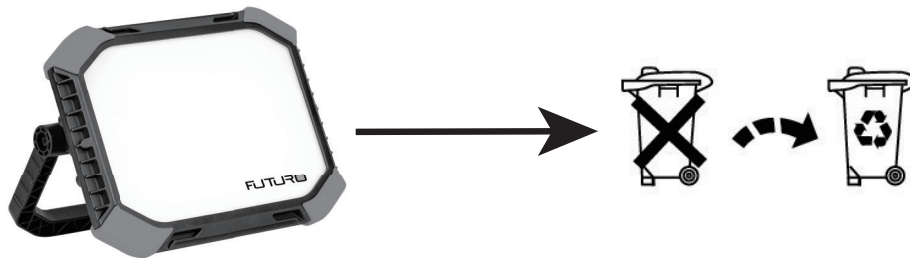

FUTURO

561740.0100

1

2

FUTURO

561740.0100

SMD LED

4200
LUMENS