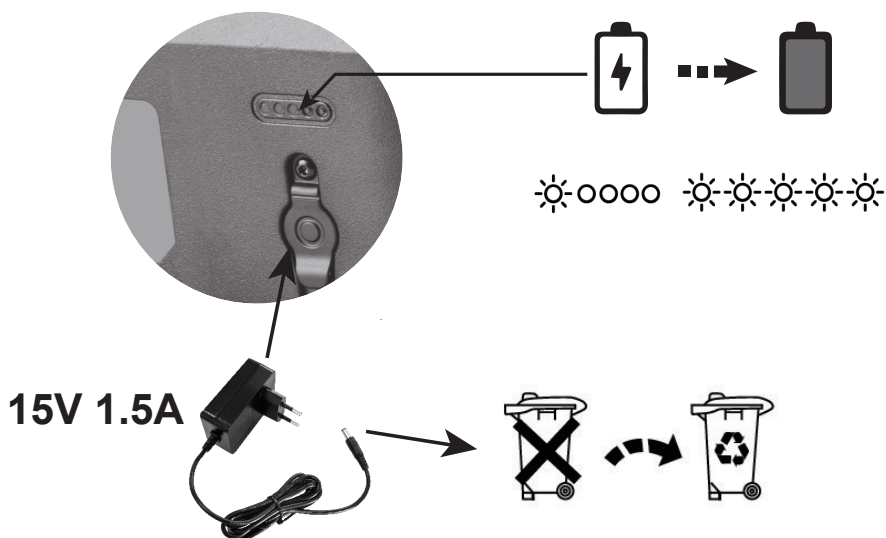

# FUTURO

561745.0100

SMD LED

400/1000/2000/5000  
LUMENS

6500K  
CCT

11,1 V  
5200mAh

Kg  
1.48Kgs

17/8/4/2h