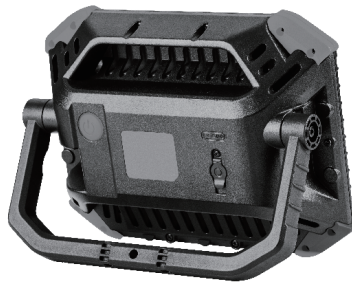

# FUTURO

561745.0100

1

2

1x⊕

2x⊕

3x⊕

4x⊕

# FUTURO

561745.0100

SMD LED

400/1000/2000/5000  
LUMENS

6500K  
CCT

11,1 V  
5200mAh

Kg  
1.48Kgs

17/8/4/2h