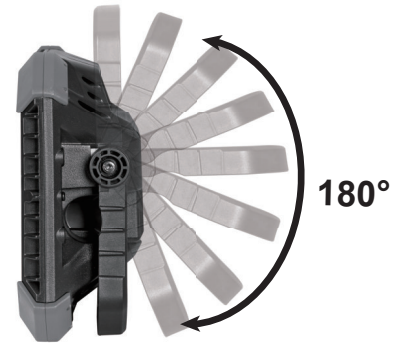

FUTURO

561745.0100

1

2

1x⊕

2x⊕

3x⊕

4x⊕

5x⊕

OFF