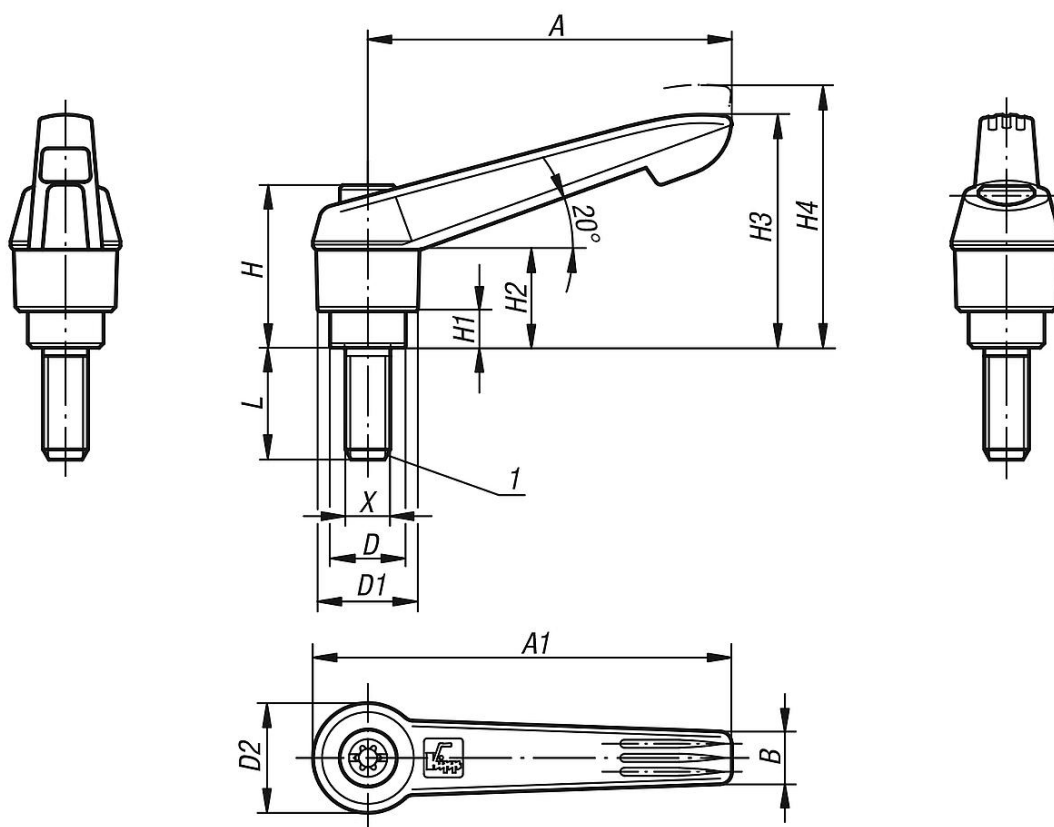

Clamping levers with plastic handle external thread

Item description/product images

Description

Material:

Handle fibreglass reinforced plastic with die-cast zinc toothed ring.
Steel parts grade 5.8.

Version:

Steel parts black oxidised.

Note:

Where $L \geq 60$ mm the thread length is always 60 mm.

On request:

Other threads, screw lengths and special versions.
Dimension "H1" available in other lengths at extra charge.

Drawing reference:

1) flat point DIN 78

Clamping levers with plastic handle external thread

Item description/product images

Clamping levers with plastic handle external thread

Item description/product images

Clamping levers with plastic handle external thread

Item description/product images

lift to
disengage

Drawings

Overview of items

Clamping levers with plastic handle, external thread

Order No.	Main colour	Size	X	D	D1	D2	H	H1	H2	H3	H4	A	A1	B	No. of teeth	L
K0269.1051X10	black grey RAL 7021	1	M5	10	13	14,5	24,5	4	15	30	33,5	40	47	7,5	16	10