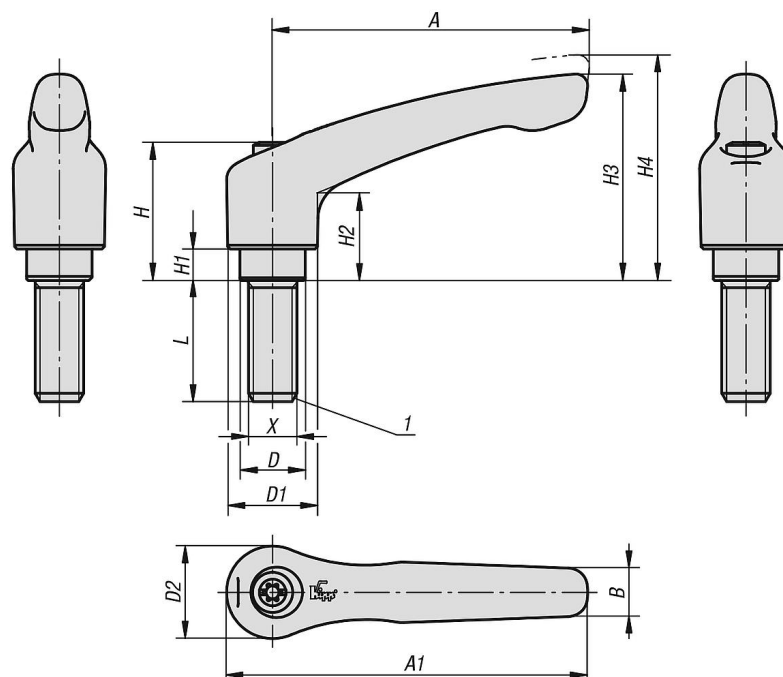

### Note:

Standard colours are:

black or ruby red RAL 3003.

Where  $L \geq 60$  mm the thread length is always 60 mm.

### Drawing reference:

1) flat point DIN 78

## Drawings