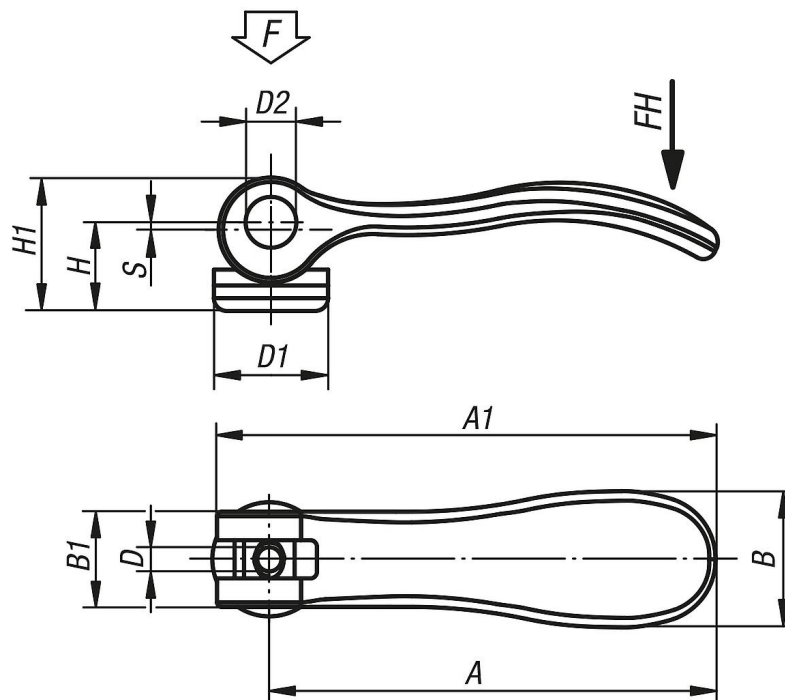

Cam levers, with internal thread

Drawings

Overview of items

Order No.	Component material	Main colour	D	D1	D2	B	B1	H	H1	A	A1	Travel S	Clamping force F (kN)	Hand force FH N
K0005.9501103	steel	black	M3	12	6	14,4	11,5	9	13	36,2	41,7	1	1,5	90
K0005.9501104	steel	black	M4	12	6	14,4	11,5	9	13	36,2	41,7	1	1,5	90
K0005.0501104	steel	black	M4	15,4	8	18	13	11,2	17	52,3	59,1	1	2,5	100
K0005.0501105	steel	black	M5	15,4	8	18	13	11,2	17	52,3	59,1	1	2,5	100
K0005.1501105	steel	black	M5	18,1	9	21,5	15	14,5	22	70,4	79,2	1,2	4	120
K0005.1501106	steel	black	M6	18,1	9	21,5	15	14,5	22	70,4	79,2	1,2	4	120
K0005.2501108	steel	black	M8	27,1	11	33,3	24	18	28,5	96	108	1,5	8	350
K0005.9511103	stainless steel	black	M3	12	6	14,4	11,5	9	13	36,2	41,7	1	1,5	90
K0005.9511104	stainless steel	black	M4	12	6	14,4	11,5	9	13	36,2	41,7	1	1,5	90
K0005.0511104	stainless steel	black	M4	15,4	8	18	13	11,2	17	52,3	59,1	1	2,5	100
K0005.0511105	stainless steel	black	M5	15,4	8	18	13	11,2	17	52,3	59,1	1	2,5	100
K0005.1511105	stainless steel	black	M5	18,1	9	21,5	15	14,5	22	70,4	79,2	1,2	4	120
K0005.1511106	stainless steel	black	M6	18,1	9	21,5	15	14,5	22	70,4	79,2	1,2	4	120
K0005.2511108	stainless steel	black	M8	27,1	11	33,3	24	18	28,5	96	108	1,5	8	350
K0005.9501403	steel	ruby red	M3	12	6	14,4	11,5	9	13	36,2	41,7	1	1,5	90
K0005.9501404	steel	ruby red	M4	12	6	14,4	11,5	9	13	36,2	41,7	1	1,5	90
K0005.0501404	steel	ruby red	M4	15,4	8	18	13	11,2	17	52,3	59,1	1	2,5	100
K0005.0501405	steel	ruby red	M5	15,4	8	18	13	11,2	17	52,3	59,1	1	2,5	100
K0005.1501405	steel	ruby red	M5	18,1	9	21,5	15	14,5	22	70,4	79,2	1,2	4	120
K0005.1501406	steel	ruby red	M6	18,1	9	21,5	15	14,5	22	70,4	79,2	1,2	4	120
K0005.2501408	steel	ruby red	M8	27,1	11	33,3	24	18	28,5	96	108	1,5	8	350
K0005.9511403	stainless steel	ruby red	M3	12	6	14,4	11,5	9	13	36,2	41,7	1	1,5	90
K0005.9511404	stainless steel	ruby red	M4	12	6	14,4	11,5	9	13	36,2	41,7	1	1,5	90
K0005.0511404	stainless steel	ruby red	M4	15,4	8	18	13	11,2	17	52,3	59,1	1	2,5	100
K0005.0511405	stainless steel	ruby red	M5	15,4	8	18	13	11,2	17	52,3	59,1	1	2,5	100
K0005.1511405	stainless steel	ruby red	M5	18,1	9	21,5	15	14,5	22	70,4	79,2	1,2	4	120
K0005.1511406	stainless steel	ruby red	M6	18,1	9	21,5	15	14,5	22	70,4	79,2	1,2	4	120
K0005.2511408	stainless steel	ruby red	M8	27,1	11	33,3	24	18	28,5	96	108	1,5	8	350