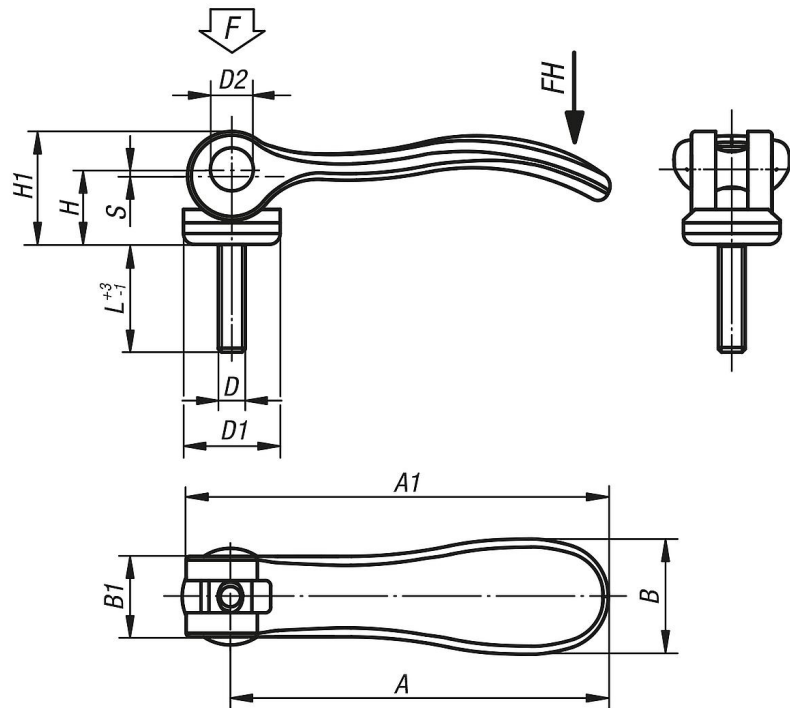

Cam levers with external thread

Drawings

Overview of items

Order No.	Material	Colour	D	D1	D2	B	B1	H	H1	A	A1	Travel S	L	Clamping force F (kN)	Hand force FH N
K0005.9501103X10	steel	black	M3	12	6	14,4	11,5	9	13	36,2	41,7	1	10	1,5	90
K0005.9501103X15	steel	black	M3	12	6	14,4	11,5	9	13	36,2	41,7	1	15	1,5	90
K0005.9501103X30	steel	black	M3	12	6	14,4	11,5	9	13	36,2	41,7	1	30	1,5	90
K0005.9501104X10	steel	black	M4	12	6	14,4	11,5	9	13	36,2	41,7	1	10	1,5	90
K0005.9501104X15	steel	black	M4	12	6	14,4	11,5	9	13	36,2	41,7	1	15	1,5	90
K0005.9501104X30	steel	black	M4	12	6	14,4	11,5	9	13	36,2	41,7	1	30	1,5	90
K0005.0501104X15	steel	black	M4	15,4	8	18	13	11,2	17	52,3	59,1	1	15	2,5	100
K0005.0501104X20	steel	black	M4	15,4	8	18	13	11,2	17	52,3	59,1	1	20	2,5	100
K0005.0501104X30	steel	black	M4	15,4	8	18	13	11,2	17	52,3	59,1	1	30	2,5	100
K0005.0501105X20	steel	black	M5	15,4	8	18	13	11,2	17	52,3	59,1	1	20	2,5	100
K0005.0501105X30	steel	black	M5	15,4	8	18	13	11,2	17	52,3	59,1	1	30	2,5	100
K0005.0501105X40	steel	black	M5	15,4	8	18	13	11,2	17	52,3	59,1	1	40	2,5	100
K0005.0501105X50	steel	black	M5	15,4	8	18	13	11,2	17	52,3	59,1	1	50	2,5	100
K0005.1501105X20	steel	black	M5	18,1	9	21,5	15	14,5	22	70,4	79,2	1,2	20	4	120
K0005.1501105X30	steel	black	M5	18,1	9	21,5	15	14,5	22	70,4	79,2	1,2	30	4	120
K0005.1501105X40	steel	black	M5	18,1	9	21,5	15	14,5	22	70,4	79,2	1,2	40	4	120
K0005.1501105X50	steel	black	M5	18,1	9	21,5	15	14,5	22	70,4	79,2	1,2	50	4	120
K0005.1501106X20	steel	black	M6	18,1	9	21,5	15	14,5	22	70,4	79,2	1,2	20	4	120
K0005.1501106X30	steel	black	M6	18,1	9	21,5	15	14,5	22	70,4	79,2	1,2	30	4	120
K0005.1501106X40	steel	black	M6	18,1	9	21,5	15	14,5	22	70,4	79,2	1,2	40	4	120
K0005.1501106X50	steel	black	M6	18,1	9	21,5	15	14,5	22	70,4	79,2	1,2	50	4	120
K0005.2501108X25	steel	black	M8	27,1	11	33,3	24	18	28,5	96	108	1,5	25	8	350
K0005.2501108X30	steel	black	M8	27,1	11	33,3	24	18	28,5	96	108	1,5	30	8	350
K0005.2501108X40	steel	black	M8	27,1	11	33,3	24	18	28,5	96	108	1,5	40	8	350
K0005.2501108X50	steel	black	M8	27,1	11	33,3	24	18	28,5	96	108	1,5	50	8	350
K0005.2501110X25	steel	black	M10	27,1	11	33,3	24	18	28,5	96	108	1,5	25	8	350
K0005.2501110X30	steel	black	M10	27,1	11	33,3	24	18	28,5	96	108	1,5	30	8	350
K0005.2501110X40	steel	black	M10	27,1	11	33,3	24	18	28,5	96	108	1,5	40	8	350
K0005.2501110X50	steel	black	M10	27,1	11	33,3	24	18	28,5	96	108	1,5	50	8	350
K0005.9511103X10	stainless steel	black	M3	12	6	14,4	11,5	9	13	36,2	41,7	1	10	1,5	90
K0005.9511103X15	stainless steel	black	M3	12	6	14,4	11,5	9	13	36,2	41,7	1	15	1,5	90